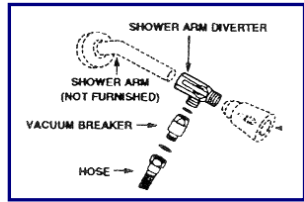

CL703 Shower Arm Diverter
2 individual functions & 1 shared