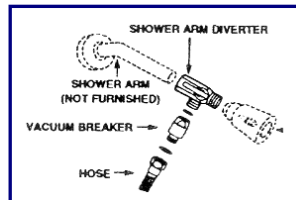

CL703 Shower Arm Diverter
2 individual functions & 1 shared