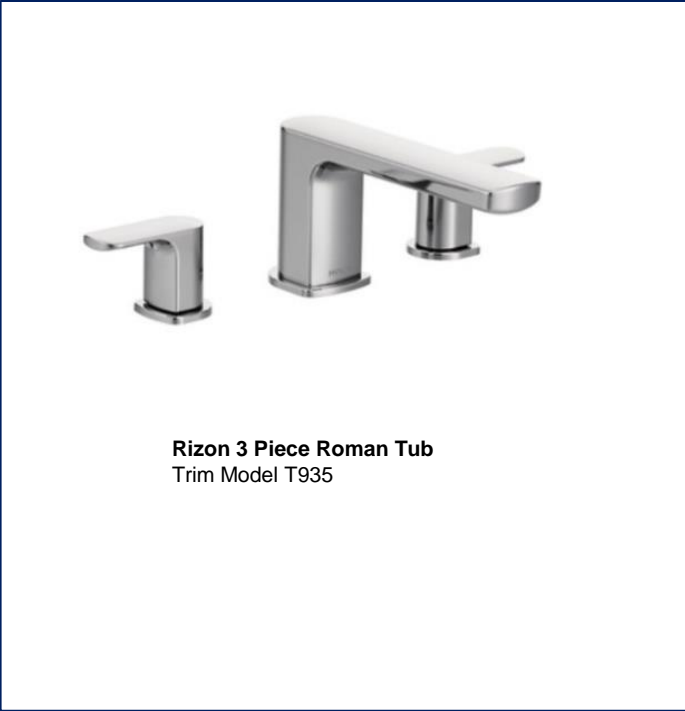

Rizon - Contemporary

Rizon 3 Piece Roman Tub
Trim Model T935