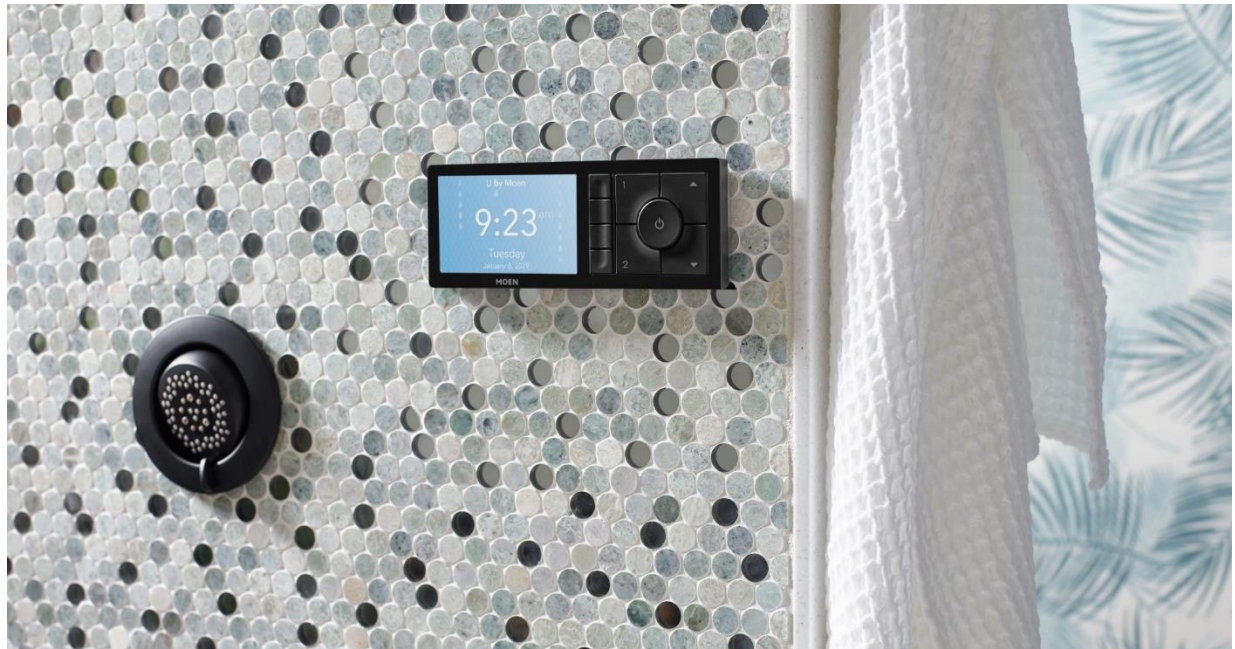

Master Ensuite Roman Tub Options

Arris - Contemporary