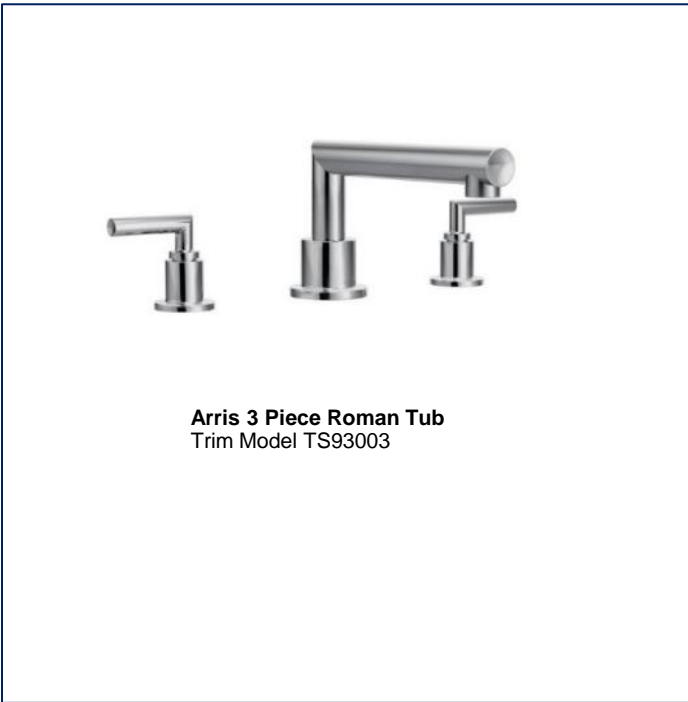

Master Ensuite Roman Tub Options

Arris - Contemporary