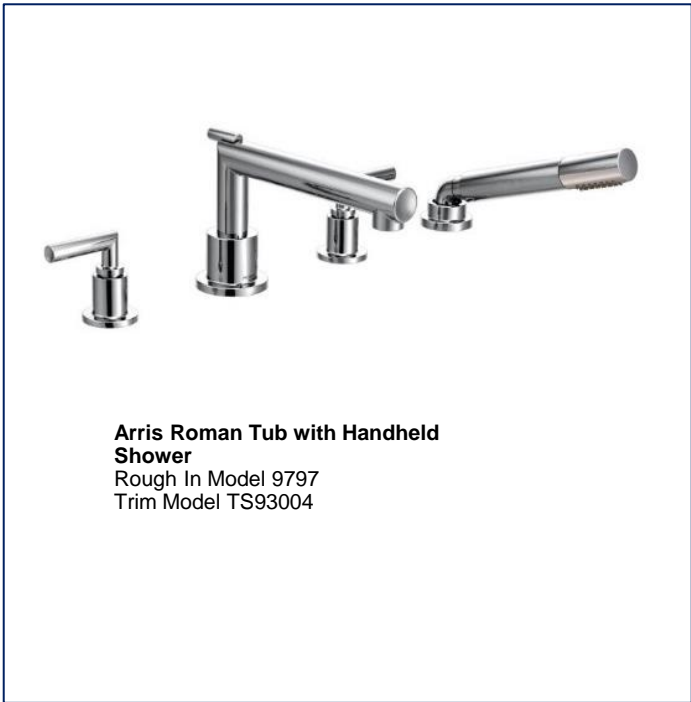

Master Ensuite Roman Tub Options

Arris - Contemporary