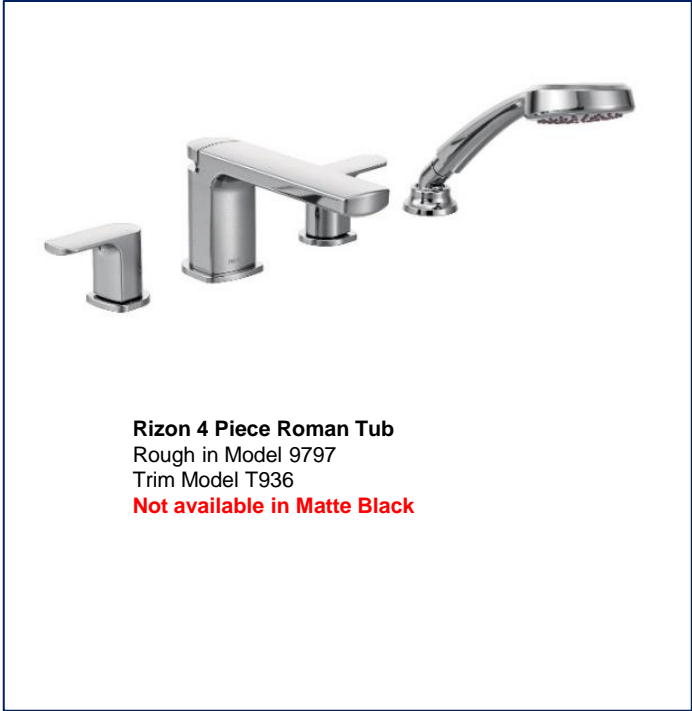

Rizon 4 Piece Roman Tub
Rough in Model 9797
Trim Model T936
Not available in Matte Black