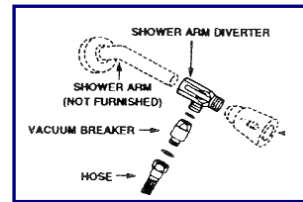

CL703 Shower Arm Diverter
2 individual functions & 1 shared

**Adding a slide bar to the existing showerhead
With a 4 function hand shower**
Trim Model 3669EP / CL703

Chrome